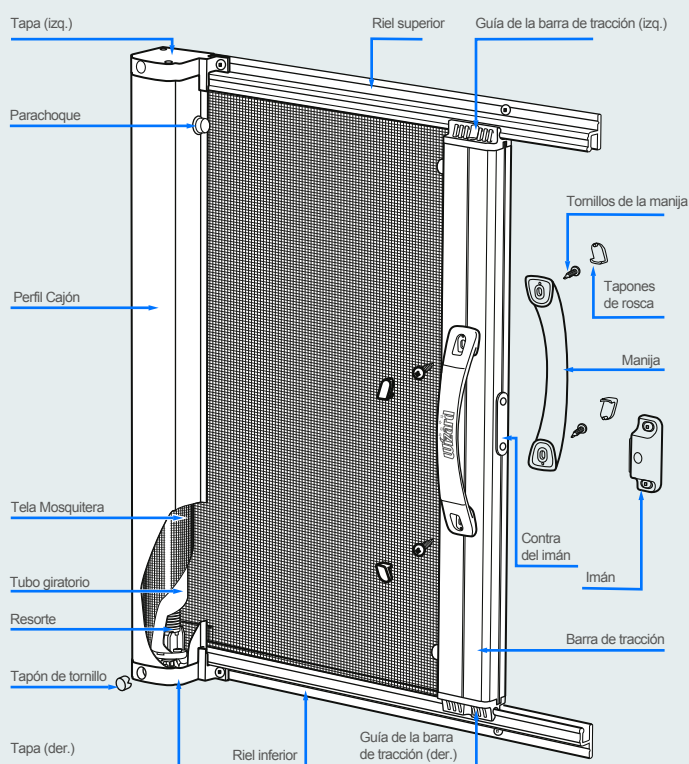

### Benefits

- Effective barrier against mosquitoes and flying bugs.
- Allows natural ventilation that promotes energy savings.
- It provides a clear, unobstructed view when rolled up.
- Disappears from view when not in use.
- Harmonious integration in doors and windows of standard size.
- Contemporary design is compatible with any style of windows and doors.
- No sliding panels to interfere with vision.
- Ideal for home and commercial applications.

### Features

- Aluminum profiles are designed in a discreet size.
- GlideSmooth anti-friction technology.
- A system that completely retracts the mosquito net.
- Replaceable mosquito net and various types of handles.
- Continental wood and Renolit finishes with a 5-year guarantee.
- Custom finishes for PVC and aluminum windows.
- Strong durability in its components.
- Professionally installed by our experts.

### Components

Note: Rail, magnet, latch plate and handles are included in every door.